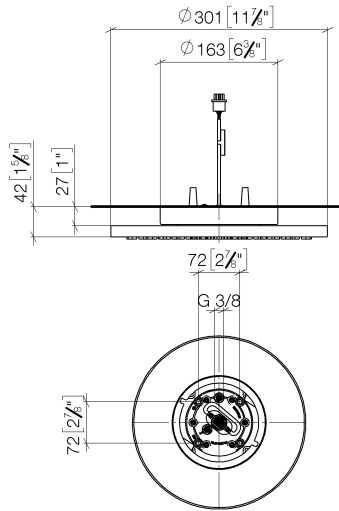

**Rain shower for surface-mounted ceiling installation with light 300 mm -
Brushed Chrome**

TARA

28 032 970

Fits: TARA, LISSÉ, VAIA, META

- rain shower Ø 300 mm
- PURE RAIN, max. flow rate 12 l/min (at 3 bar)
- PURIFY RAIN, max. flow rate 6 l/min (at 3 bar)
- Distance to ceiling from bottom edge of shower 40 mm
- with anti-scale system
- central LED Spot 3000 K
- Provided by customer: Light switch
- For simultaneous control of the jet types, we recommend the xTool thermostat module
- Not suitable for use in a steam room.

Required miscellaneous

**Concealed ceiling installation box 35 042 970 90
for surface-mounted ceiling
installation with light -**

- min. recess depth 90 mm
- max. recess depth 115 mm
- 2x female thread 1/2" connections
- Input 100-240V AC 50-60Hz
- concealed rough parts
- Output 350 mA SELV / Class II
- Provided by customer: Light switch

**Rain shower for surface-mounted ceiling installation with light 300 mm -
Brushed Chrome**

TARA

28 032 970
mm [inches]

Flow rate chart

Certificates

LGA_38400.

28 032 970

Spare parts list

No.	Item Number	Name	Quantity used	Delivery time
1	90 17 20 263 00 90	fixing set	1	2
2	90 24 03 309 01 90	connection	1	2
3	90 24 03 309 00 90	connection	1	2
4	90 10 01 225 00 90	electronic accessories	1	2