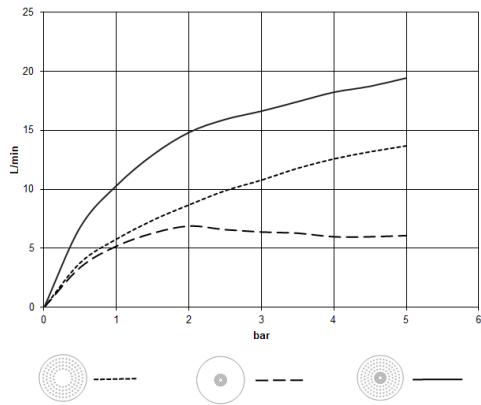

**Rain shower for surface-mounted ceiling installation with light 300 mm -
Brushed Chrome**

TARA

28 032 970

Fits: TARA, LISSÉ, VAIA, META

- rain shower Ø 300 mm
- PURE RAIN, max. flow rate 12 l/min (at 3 bar)
- PURIFY RAIN, max. flow rate 6 l/min (at 3 bar)
- Distance to ceiling from bottom edge of shower 40 mm
- with anti-scale system
- central LED Spot 3000 K
- Provided by customer: Light switch
- For simultaneous control of the jet types, we recommend the xTool thermostat module
- Not suitable for use in a steam room.

Required miscellaneous

**Concealed ceiling installation box 35 042 970 90
for surface-mounted ceiling
installation with light -**

- min. recess depth 90 mm
- max. recess depth 115 mm
- 2x female thread 1/2" connections
- Input 100-240V AC 50-60Hz
- concealed rough parts
- Output 350 mA SELV / Class II
- Provided by customer: Light switch

**Rain shower for surface-mounted ceiling installation with light 300 mm -
Brushed Chrome**

TARA

28 032 970
mm [inches]

Flow rate chart

Certificates

LGA_38400.

28 032 970

Spare parts list